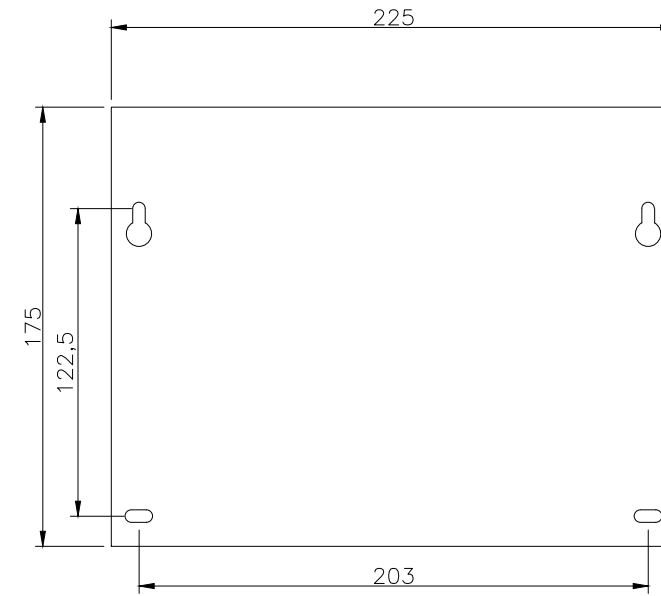

Flush Mounting Cutout Details

Revision 1	If In Doubt Ask								
03/04/2014	Do Not Scale	Drawn by K.J.P.	Checked by	Approved by - date	Filename	Date 17/12/2013	Scale NTS	All Dims In mm Unless Otherwise Stated	
Dimension 35 Added		PRECISION UK Ltd CPX Technology Building, Pepper Road, Hazel Grove, Sockport SK7 5BW Tel: 00 44 (0) 161 487 2822 Fax: 00 44 (0) 161 487 2816 Email: info@precisionuk.co.uk www.precisionuk.co.uk				Area Alarm Installation Details			
						AA-INST-01	Revision 1	Sheet 1/1	