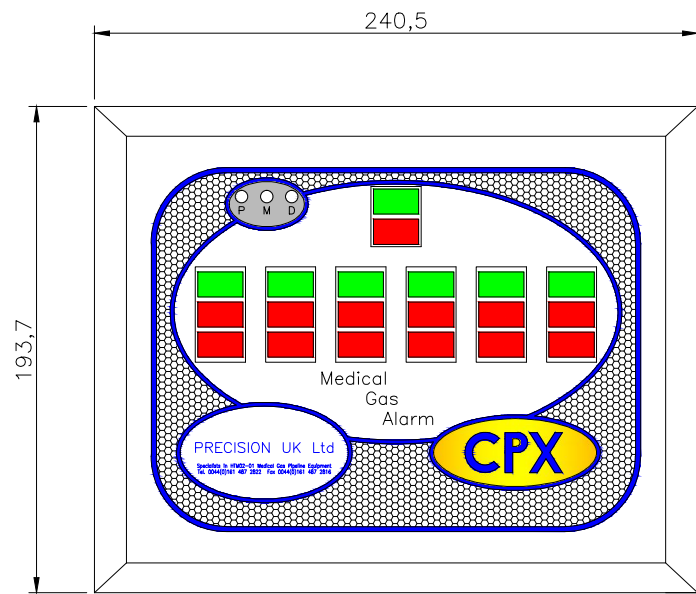

Flush Mounting Cutout Details

Revision 1	If In Doubt Ask								
03/04/2014	Do Not Scale	Drawn by K.J.P.	Checked by	Approved by - date	Filename	Date 17/12/2013	Scale NTS	All Dims In mm Unless Otherwise Stated	
Dimension 35 Added		PRECISION UK Ltd CPX Technology Building, Pepper Road, Hazel Grove, Sockport SK7 5BW Tel: 00 44 (0) 161 487 2822 Fax: 00 44 (0) 161 487 2816 Email: info@precisionuk.co.uk www.precisionuk.co.uk				Area Alarm Installation Details			
						AA-INST-01	Revision 1	Sheet 1/1	