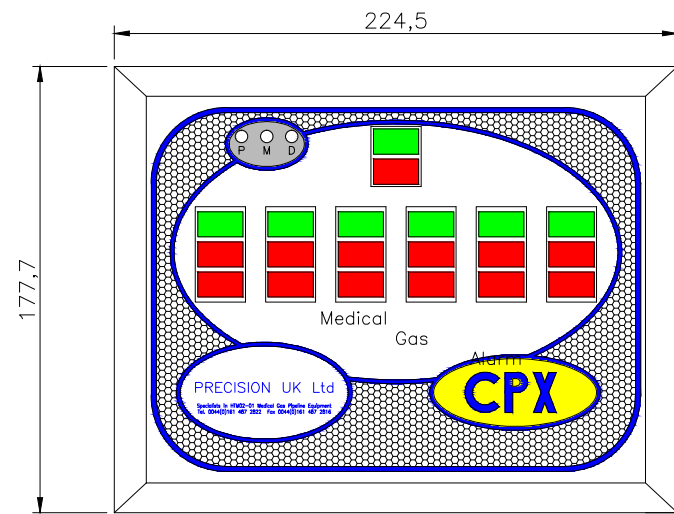

Flush Mounting Cutout Details

Revision 1	If In Doubt Ask								
03/04/2014	Do Not Scale	Drawn by K.J.P.	Checked by	Approved by - date	Filename	Date 17/12/2013	Scale NTS	All Dims In mm Unless Otherwise Stated	
Dimension 35 Added		PRECISION UK Ltd CPX Technology Building, Pepper Road, Hazel Grove, Sockport SK7 5BW Tel: 00 44 (0) 161 487 2822 Fax: 00 44 (0) 161 487 2816 Email: info@precisionuk.co.uk www.precisionuk.co.uk				Area Alarm Installation Details			
						AA-INST-01	Revision 1	Sheet 1/1	